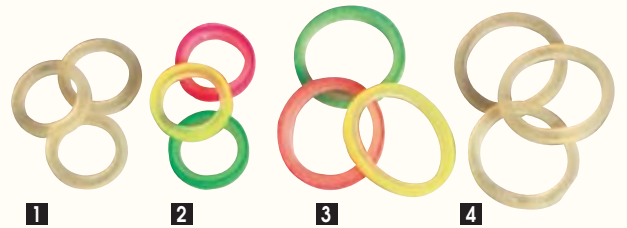

Top Performance® Satin Ribbons

Sealed edge acetate ribbon is durable, non-fraying, water-repellent, and pliable for fast and easy bows. With 18 colors to choose from. Ribbon measures 3/8" wide. **Items may be combined for quantity discounts.**

Item #	Description
TP365	Solid (100 yds)
TP642	Pawprint (25 yds)