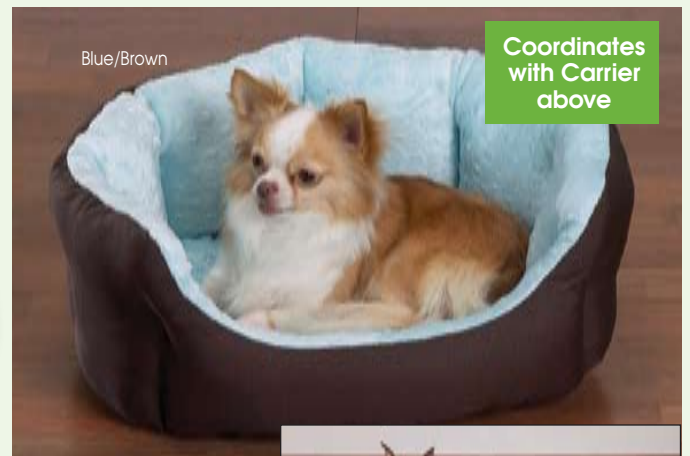

Pink/Brown

Blue/Brown

Coordinates with Carrier above

NEW! Slumber Pet™ Dimple Plush Nesting Beds

Cozy clamshell-style bed with high walls gives dogs a secure spot to snuggle into. Durable canvas exterior is paired with a soft plush interior. Bed features a removable cushion for easy cleaning and a non-skid nylon bottom. Each includes a hangtag.