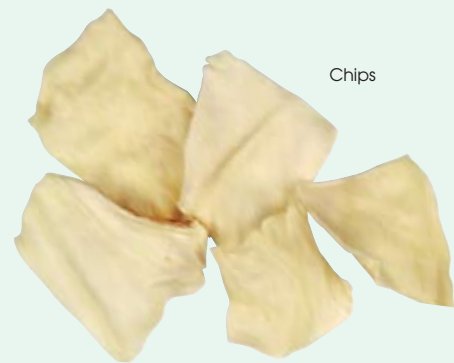

Item #	Size
RR728	5"-6"
RR728	7"-8"
RR728	9"-10"
RR728	11"-12"

Natural Peanut Butter Chicken Beef

Natural Rawhide Bones

All-natural American beefhide bones will satisfy a dog's need to chew. Made in the USA.

Item #	Size
TP585	5-6"
TP585	7-8"
TP585	9-10"
TP585	11-12"

Flavor-Basted Bones

American beefhide is available in three delicious flavors: Beef, Chicken, and Peanut Butter. Made in the USA.

Item #	Size
TP586	5-6"
TP586	7-8"
TP586	9-10"
TP586	11-12"

Chips

Natural Rawhide Chips

American beefhide is high in protein and low in fat. Great for smaller dogs or as between-meal snacks. Made in the USA.

10 Pound Pack

Item #	Description
TP53603	10 lb pack

Ranch Rewards® Smoked Bones