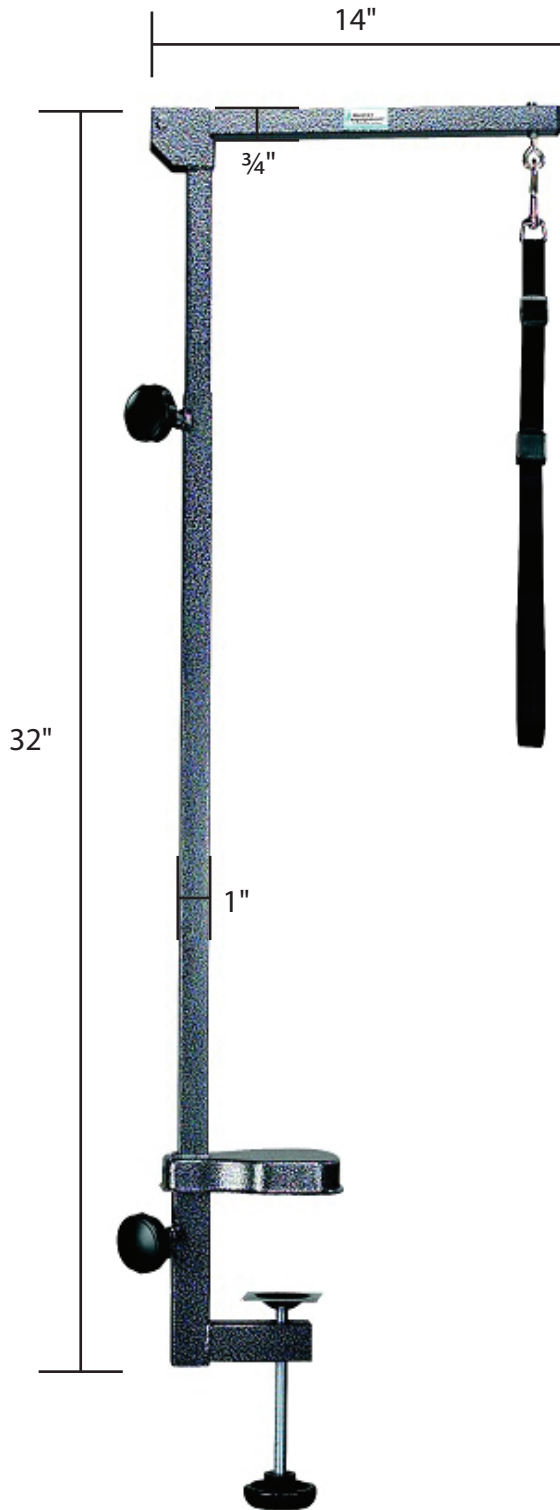

TP14624 Master Equipment Foldable Grooming Arm with Clamp Graphite

Accessories Included:

- 18" Grooming Loop Black
- Grooming Arm Clamp

Materials & Color:

- Grooming Arm: Powder coated graphite finish. Horizontal Bar is 20 gauge, 0.9mm thick steel. Vertical Bar is 19 gauge, 1.0mm thick steel. Clamp is 13 gauge, 2.2mm thick steel. Small knobs are black high impact polystyrene (HIPS). Large knob is black nylon PA66. Screws are nickel plated steel.

Grooming Arm Clamp