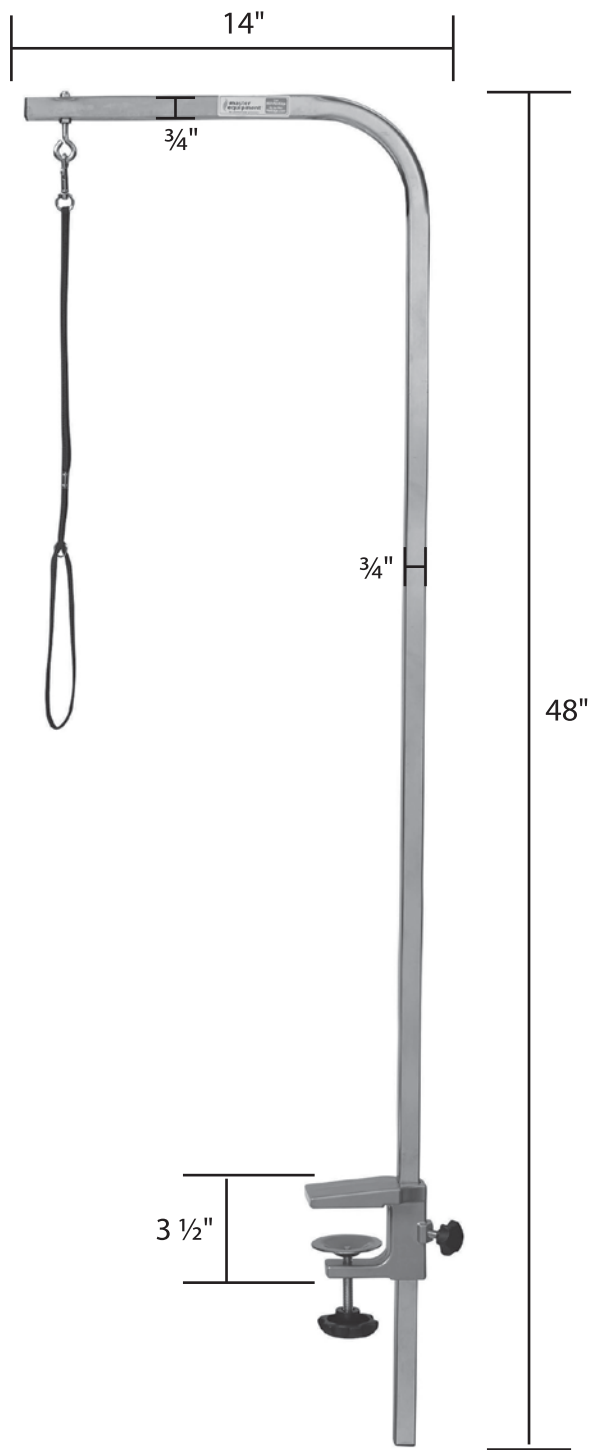

# TP153 48 Master Equipment Grooming Arm with Clamp 48In

#### Accessories Included:

- 18" Grooming Loop Black
- Grooming Arm Clamp

#### Materials & Color:

- Grooming Arm: 19 gauge, 1.0mm thick electrolyte steel. Clamp is 25 gauge, 0.5mm coated aluminum. Knobs are black nylon PA66. Screws are nickel-plated steel.