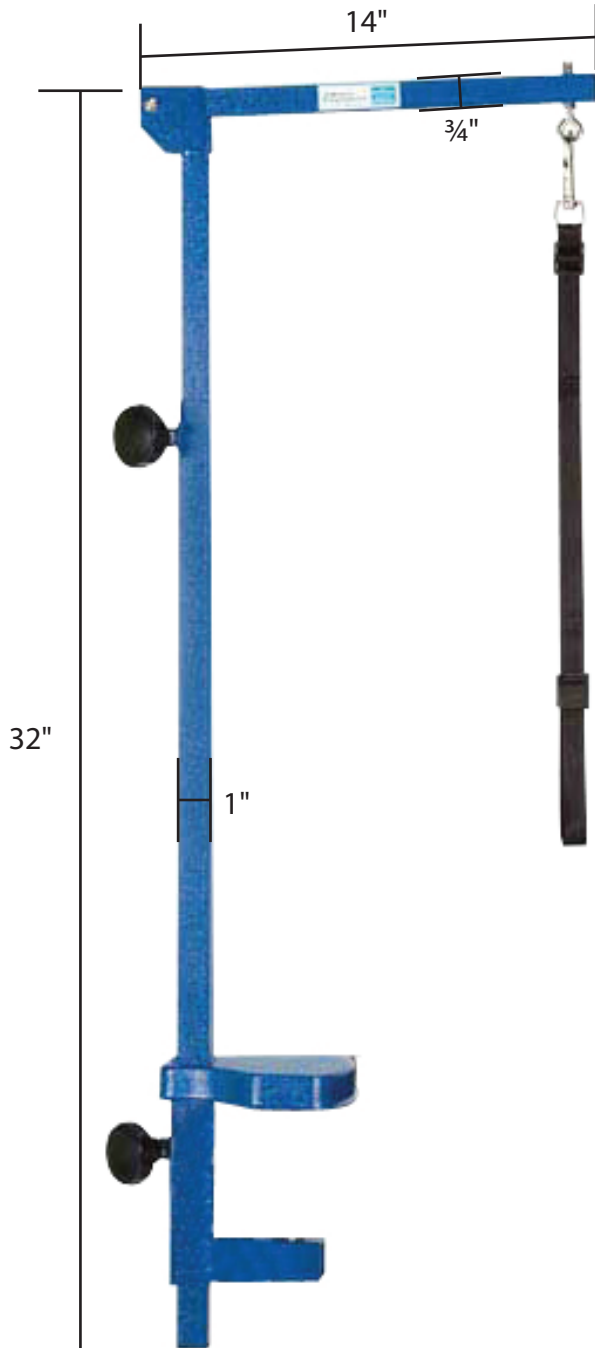

# TP4624 19 Master Equipment Foldable Grooming Arm with Clamp Blue

#### Accessories Included:

- 18" Grooming Loop Black
- Grooming Arm Clamp

#### Materials & Color:

- Grooming Arm: Powder-coated Blue finish. Horizontal Bar is 20 gauge, 0.9mm thick steel. Vertical Bar is 19 gauge, 1.0mm thick steel. Clamp is 13 gauge, 2.2mm thick steel. Small knobs are black high impact polystyrene (HIPS). Large knob is black nylon PA66. Screws are nickel plated steel.