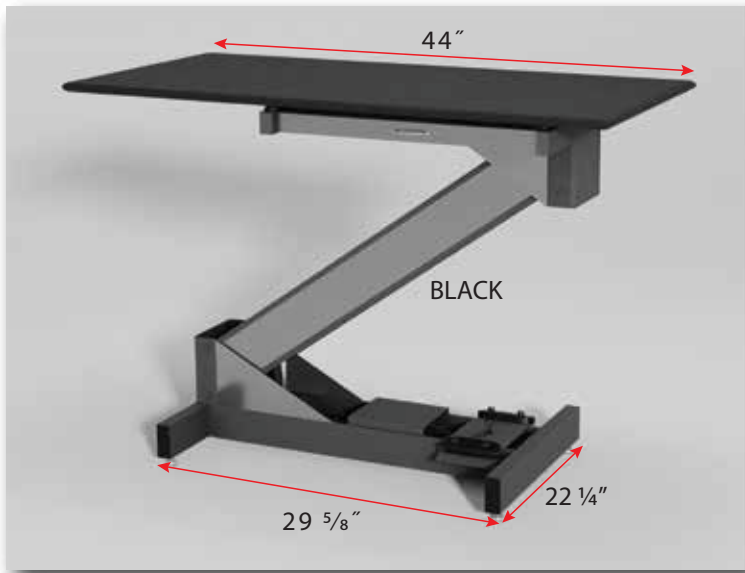

Textured
non-slip
table top
available in
five colors.

Groomer's Best, Inc.
616 S Sioux Blvd
Brandon, SD 57005

www.groomersbest.com
www.sportsmansbest.com
www.bestutilitysink.com