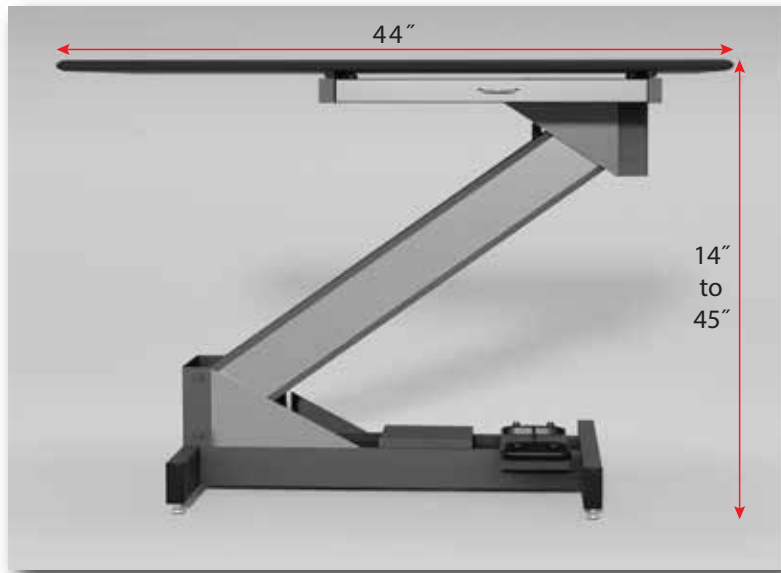

Textured
non-slip
table top
available in
five colors.

Groomer's Best, Inc.
616 S Sioux Blvd
Brandon, SD 57005

www.groomersbest.com
www.sportsmansbest.com
www.bestutilitysink.com