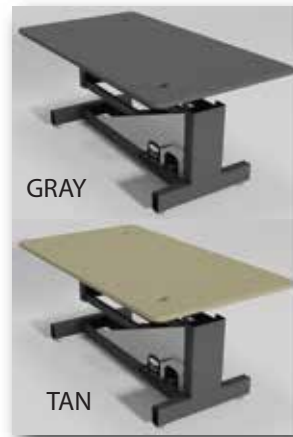

Textured non-slip table top available in five colors.

Groomer's Best, Inc.
616 S Sioux Blvd
Brandon, SD 57005

www.groomersbest.com
www.sportsmansbest.com
www.bestutilitiesink.com