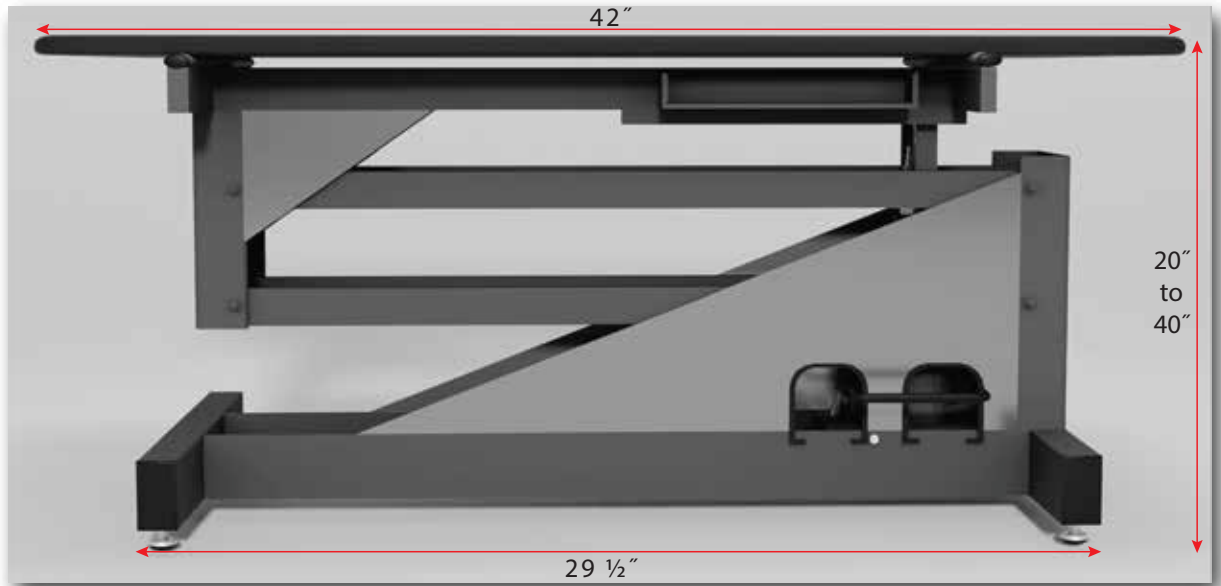

Textured non-slip table top available in five colors.

Groomer's Best, Inc.
616 S Sioux Blvd
Brandon, SD 57005

www.groomersbest.com
www.sportsmansbest.com
www.bestutilitiesink.com