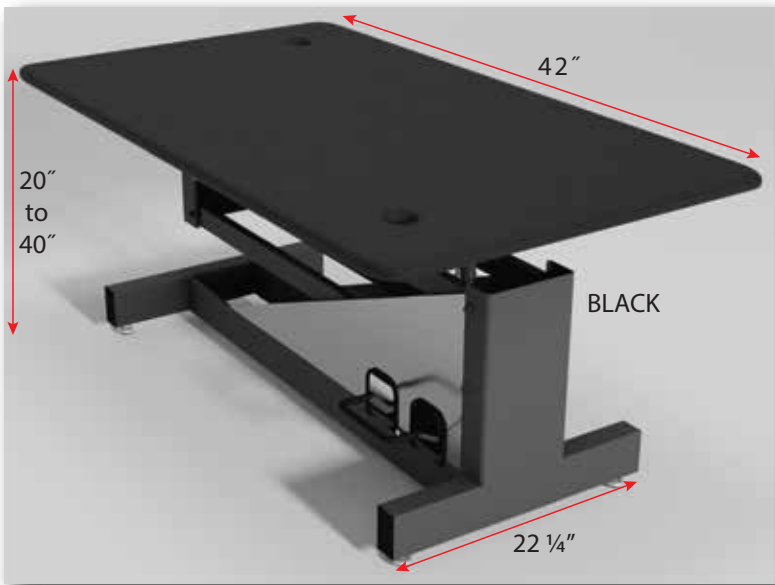

Textured non-slip table top available in five colors.

Groomer's Best, Inc.
616 S Sioux Blvd
Brandon, SD 57005

www.groomersbest.com
www.sportsmansbest.com
www.bestutilitiesink.com