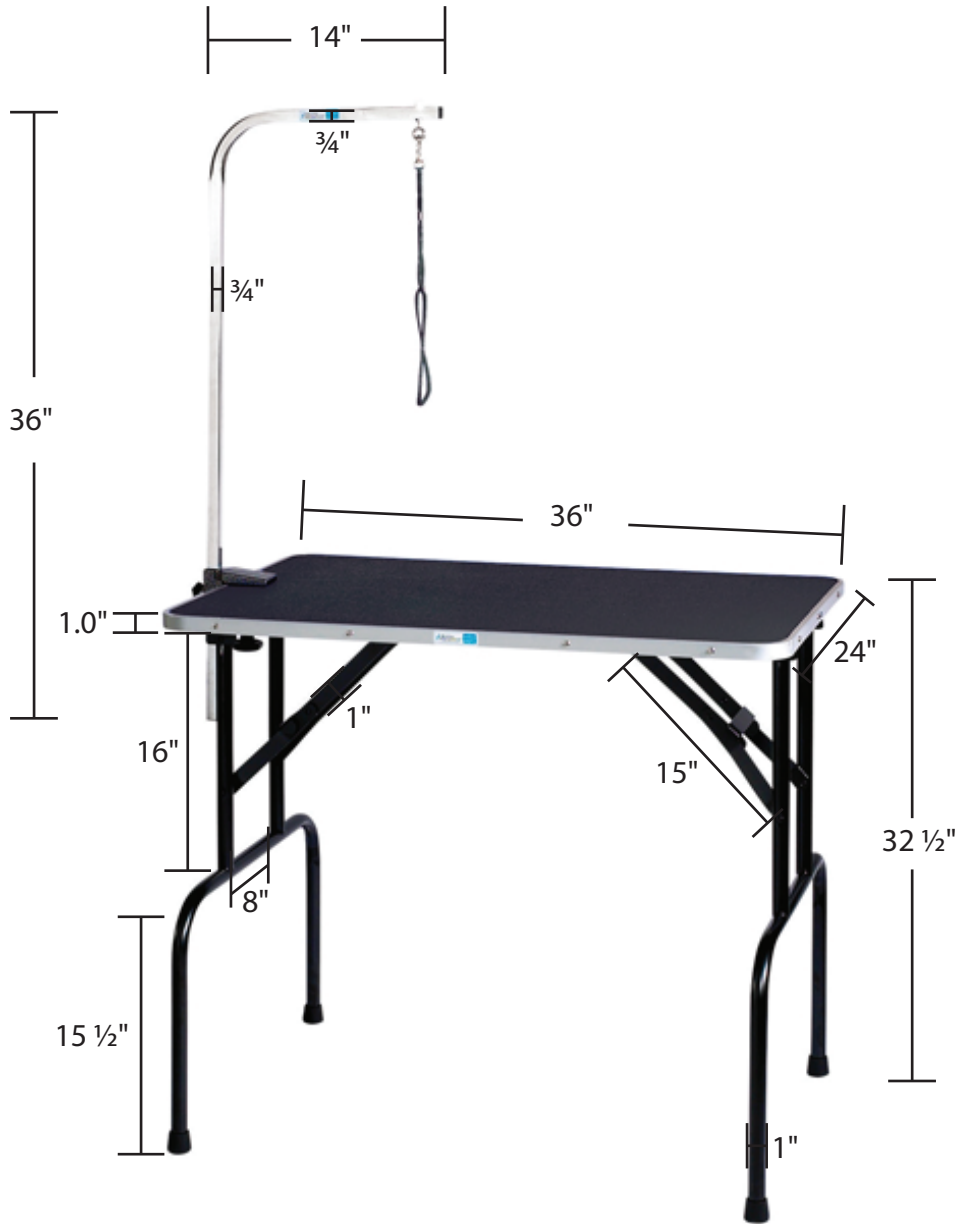

TP154 36 Master Equipment Folding Grooming Table w/Arm 36In

Tabletop

Accessories Included:

- 36" Grooming Arm with Clamp
- 18" Grooming Loop black

Materials & Color:

- Table Legs: 19 gauge, 1.0mm thick steel. Black powder-coated finish.
- Tabletop: 3/4" plywood top covered in black PVC. Aluminum trim.
- Grooming Arm: 19 gauge, 1.0mm thick electrolyte steel. Clamp is 25 gauge, 0.5mm coated aluminum. Knobs are black nylon PA66. Screws are nickel-plated steel.
- Feet: TPR.

Other Features:

- Weight Capacity: 150 lbs