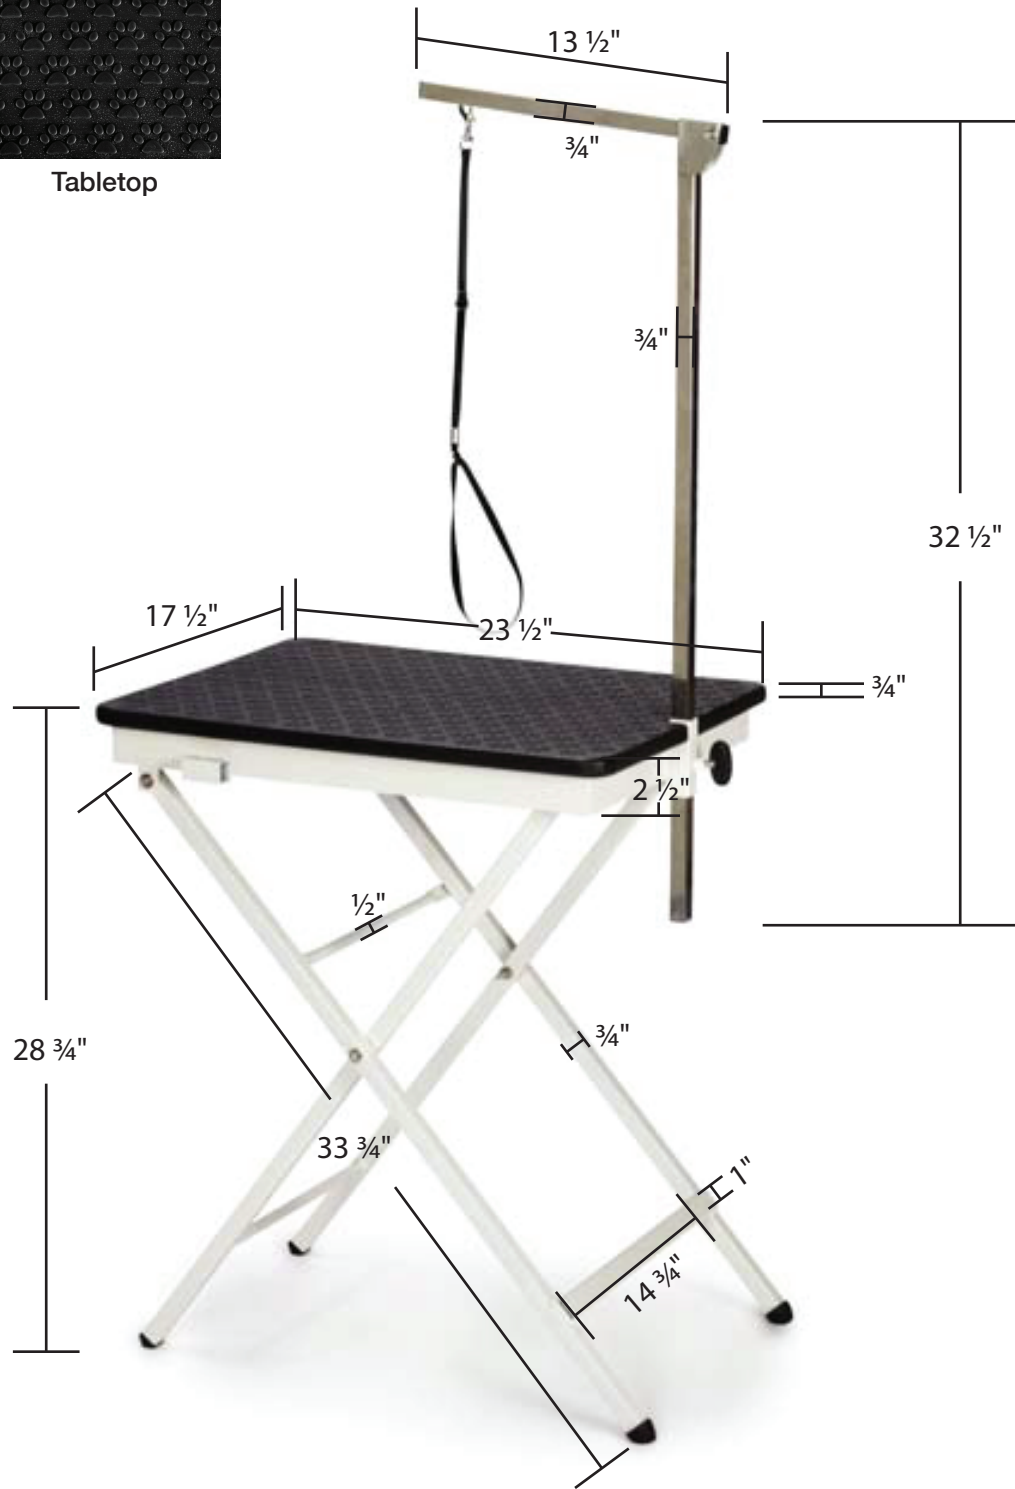

TP789 17 Master Equipment Versa Competition Table Black

Tabletop

Accessories Included:

- Grooming Arm
- 20" Grooming Loop Black
- Leg Levelers (4)

Materials & Color:

- Table Legs: 18 gauge, 1.2mm thick steel. White powder-coated finish.
- Tabletop: Black polypropylene.
- Grooming Arm: 19 gauge, 1.1 mm thick type 304 stainless steel. Knob is black polypropylene. Screw is galvanized iron.
- Feet: Rubber.

Other Features:

- Weight Capacity: 150 lbs