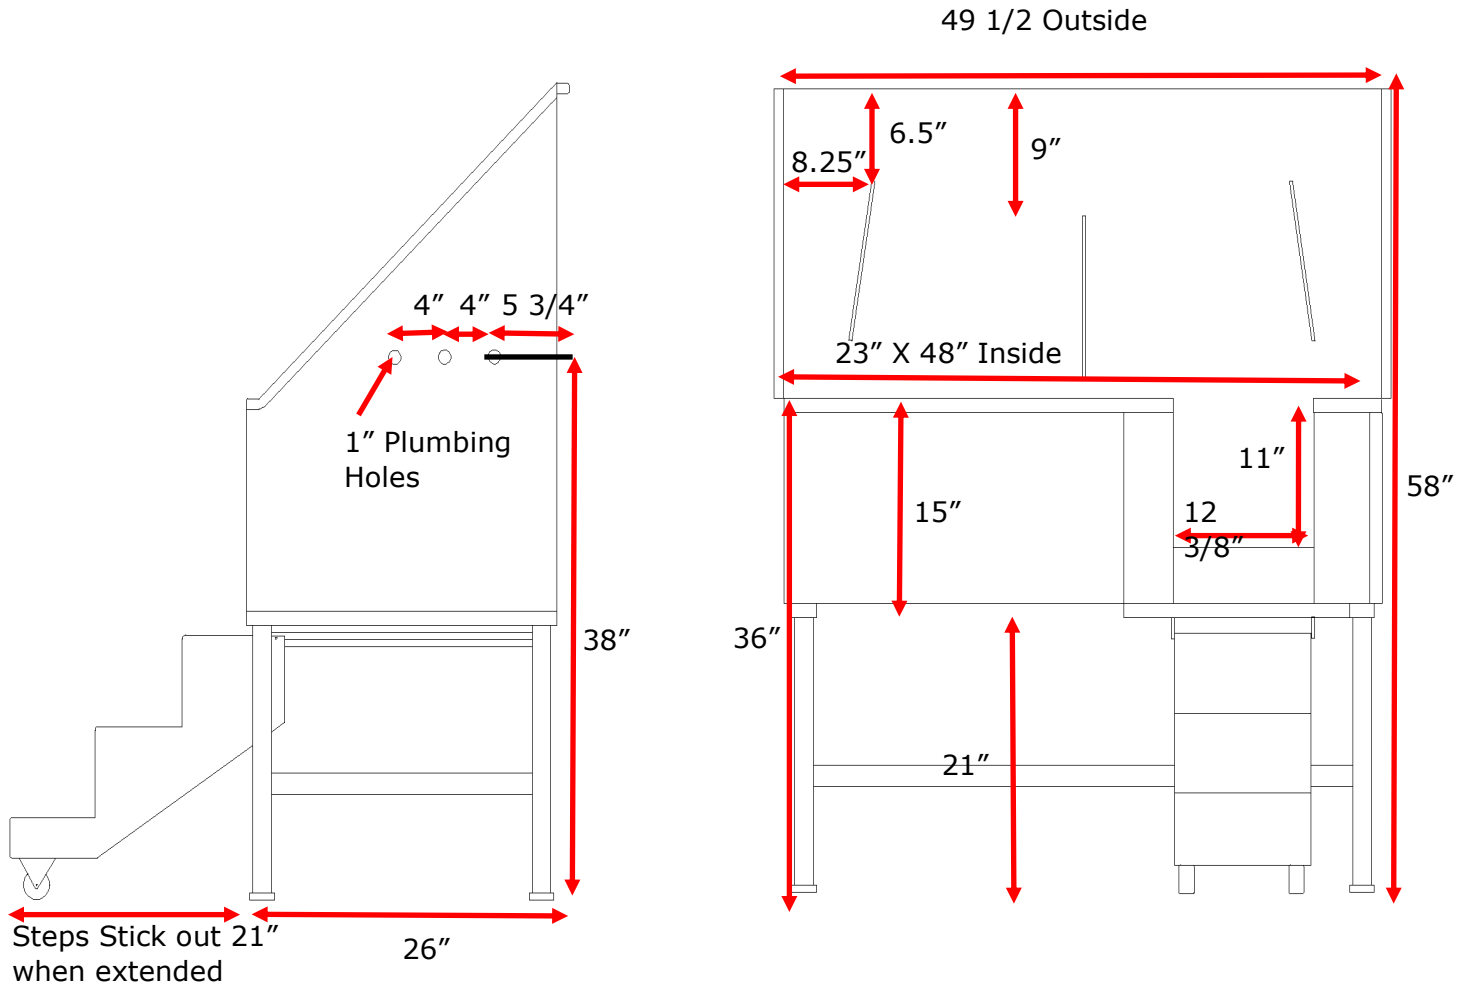

48" Elite Bathing Tub

Available Models:

GB48E-R

GB48E-L

GB48E-C

Color choices:

- Black
- Tan
- Gray
- Pink
- Purple

Groomers Best Elite Bathing Tub is the Gold Standard bathing tub. Featuring a fully welded design and double sealed. Our Speed Liner textured coating protects your tub and guarantees no leaking or rusting, and can also be ordered in a color to match your decor. Includes Lift & Slide steps that allows the animals ease of access and smoothly slide underneath the tub for your convenience. Removable raised tray is great for small dogs or for placing your tools while you groom! No assembly required, shipped ready to use! Easy to use and maintain! Raised Floor Grates, Plumbing Kit, and accessories available!

Features:

- The Gold Standard Bathing Tub.
- Fully welded and double sealed.
- No Assembly Required! Just take it off the pallet.
- Includes Lift & Slide steps.
- No-slip grip tape included on steps.
- Includes removable raised tray for small dogs
- Innovative animal restraint system with 18 positions.
- Your choice of right or left plumbing.
- Available in Black, Gray, Desert Tan, Pink or Purple.
- Optional accessories available.
- Guaranteed to never leak or rust.
- Easy to maintain!
- Ramp attached opposite of the plumbing
- Handcrafted in the USA.

Groomers Best Inc 616 S Sioux Blvd, Brandon SD 57005

605-582-3013

customerservice@groomersbest.com

48" Elite Bathing Tub

Available as Left, Right or center drain. 3.5" drain hole, located 7" on center from the left or right.