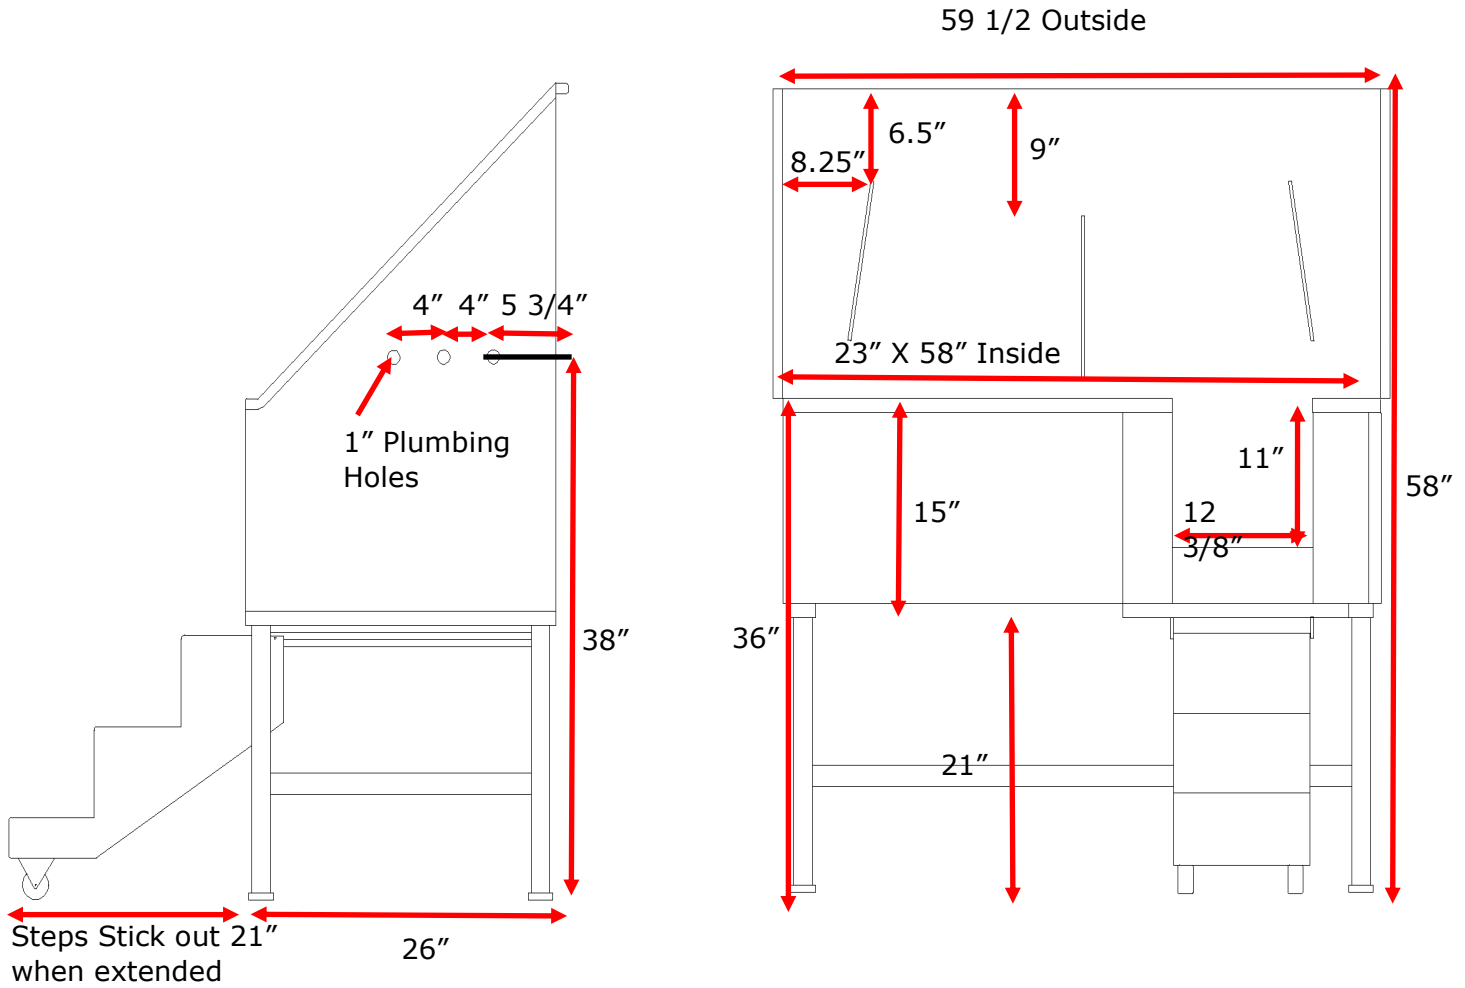

## 58" Elite Bathing Tub

Available Models:

GB58E-R

GB58E-L

GB58E-C

Color choices:

- Black
- Tan
- Gray
- Pink
- Purple

Groomers Best Elite Bathing Tub is the Gold Standard bathing tub. Featuring a fully welded design and double sealed. Our Speed Liner textured coating protects your tub and guarantees no leaking or rusting, and can also be ordered in a color to match your decor. Includes Lift & Slide steps that allows the animals ease of access and smoothly slide underneath the tub for your convenience. Removable raised tray is great for small dogs or for placing your tools while you groom! No assembly required, shipped ready to use! Easy to use and maintain! Raised Floor Grates, Plumbing Kit, and accessories available!

Features:

- The Gold Standard Bathing Tub.
- Fully welded and double sealed.
- No Assembly Required! Just take it off the pallet.
- Includes Lift & Slide steps.
- No-slip grip tape included on steps.
- Includes removable raised tray for small dogs
- Innovative animal restraint system with 18 positions.
- Your choice of right or left plumbing.
- Available in Black, Gray, Desert Tan, Pink or Purple.
- Optional accessories available.
- Guaranteed to never leak or rust.
- Easy to maintain!
- Ramp attached opposite of the plumbing
- Handcrafted in the USA.

# 58" Elite Bathing Tub

Available as Left, Right or center drain. 3.5" drain hole, located 7" on center from the left or right.

Faucet Holes are pre-punched as a 1" hole 3 holes 4" on center as pictured