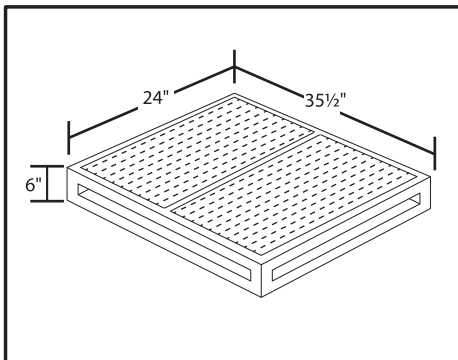

TP359 48 87 • Master Equipment Everyday Pro Deluxe Grooming Tub 48 In Schematic

Additional Specs:

Inside Basin is 15.125" D x 46.375" L x 24.125" W
Center of drain is 5.5" from side wall, 12" from back wall,
12" from front wall.

Accessories Included:

- Tub Rack (H-I)
- Shampoo Rack (G)
- Caulking Gun (M)
- Leg Levelers (4)
- Plumbing Hole Plugs (6)

Materials & Color:

- Tub Basin: 18 gauge, 1.2mm thick, type 304 Stainless Steel.
- Backsplash: 21 gauge, 0.8mm thick, type 304 Stainless Steel.
- Tub Legs: 21 gauge, 0.8mm thick steel with a powder-coated black finish. Leg levelers are zinc-plated steel with black polypropylene caps.
- Shampoo Rack: White vinyl-coated steel.
- Tub Rack: Grates are white polyethylene. Frame is 23 gauge, 0.7mm thick, type 304 Stainless Steel.
- Plumbing Hole Plugs: Black Nylon PA 66 Plastic.
- Grooming U-Hooks: 6 gauge, 5.2mm thick, type 304 Stainless Steel.
- Screws and Nuts: Nuts and standard bolts are Stainless Steel. Hex bolts are nickel plated steel.

Tub Rack

Shampoo Rack

Drain & Plumbing:

- Drain: 3 1/4" pre-drilled drain hole.
- Center of drain from front wall 12"
- Center of drain from back wall 12"
- Center of drain from side wall 5 1/2"