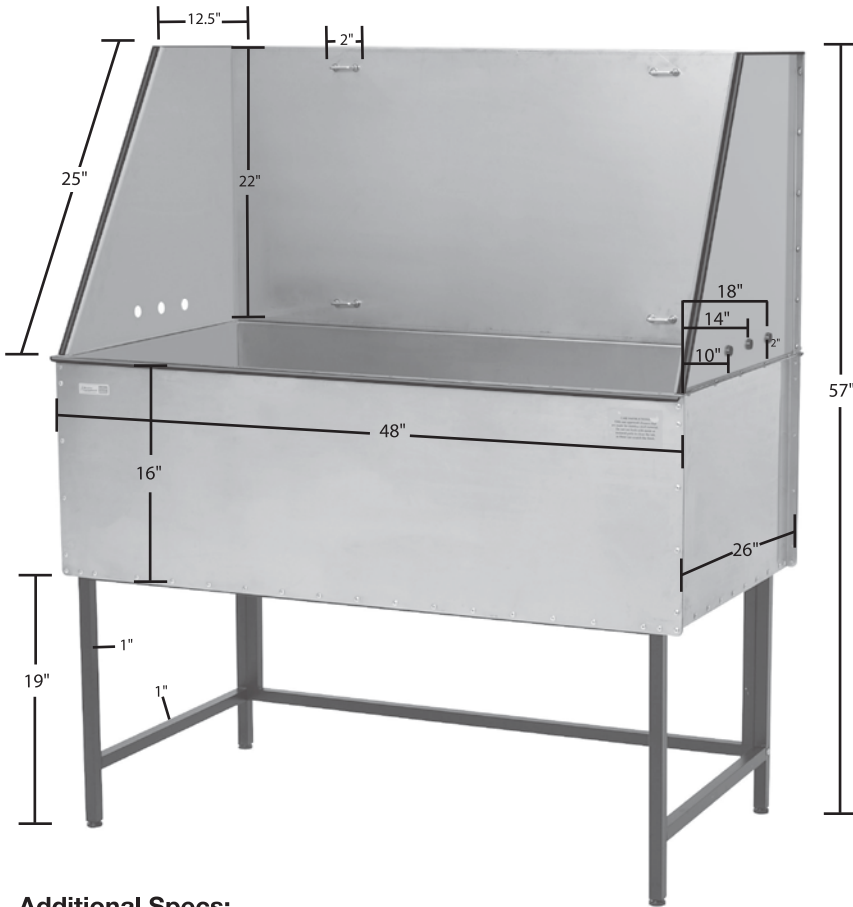

TP359 48 87 • Master Equipment Everyday Pro Deluxe Grooming Tub 48 In Schematic

Additional Specs:

Inside Basin is 15.125" D x 46.375" L x 24.125" W
Center of drain is 5.5" from side wall, 12" from back wall,
12" from front wall.

Accessories Included:

- Tub Rack (H-I)
- Shampoo Rack (G)
- Caulking Gun (M)
- Leg Levelers (4)
- Plumbing Hole Plugs (6)

Materials & Color:

- Tub Basin: 18 gauge, 1.2mm thick, type 304 Stainless Steel.
- Backsplash: 21 gauge, 0.8mm thick, type 304 Stainless Steel.
- Tub Legs: 21 gauge, 0.8mm thick steel with a powder-coated black finish. Leg levelers are zinc-plated steel with black polypropylene caps.
- Shampoo Rack: White vinyl-coated steel.
- Tub Rack: Grates are white polyethylene. Frame is 23 gauge, 0.7mm thick, type 304 Stainless Steel.
- Plumbing Hole Plugs: Black Nylon PA 66 Plastic.
- Grooming U-Hooks: 6 gauge, 5.2mm thick, type 304 Stainless Steel.
- Screws and Nuts: Nuts and standard bolts are Stainless Steel. Hex bolts are nickel plated steel.

Tub Rack

Shampoo Rack

Drain & Plumbing:

- Drain: 3 1/4" pre-drilled drain hole.
- Center of drain from front wall 12"
- Center of drain from back wall 12"
- Center of drain from side wall 5 1/2"