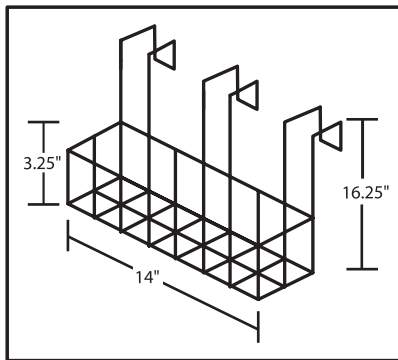

TP359 48 87 • Master Equipment Everyday Pro Deluxe Grooming Tub 48 In Schematic

Additional Specs:

Inside Basin is 15.125" D x 46.375" L x 24.125" W
Center of drain is 5.5" from side wall, 12" from back wall,
12" from front wall.

Accessories Included:

- Tub Rack (H-I)
- Shampoo Rack (G)
- Caulking Gun (M)
- Leg Levelers (4)
- Plumbing Hole Plugs (6)

Materials & Color:

- Tub Basin: 18 gauge, 1.2mm thick, type 304 Stainless Steel.
- Backsplash: 21 gauge, 0.8mm thick, type 304 Stainless Steel.
- Tub Legs: 21 gauge, 0.8mm thick steel with a powder-coated black finish. Leg levelers are zinc-plated steel with black polypropylene caps.
- Shampoo Rack: White vinyl-coated steel.
- Tub Rack: Grates are white polyethylene. Frame is 23 gauge, 0.7mm thick, type 304 Stainless Steel.
- Plumbing Hole Plugs: Black Nylon PA 66 Plastic.
- Grooming U-Hooks: 6 gauge, 5.2mm thick, type 304 Stainless Steel.
- Screws and Nuts: Nuts and standard bolts are Stainless Steel. Hex bolts are nickel plated steel.

Tub Rack

Shampoo Rack

Drain & Plumbing:

- Drain: 3 1/4" pre-drilled drain hole.
- Center of drain from front wall 12"
- Center of drain from back wall 12"
- Center of drain from side wall 5 1/2"