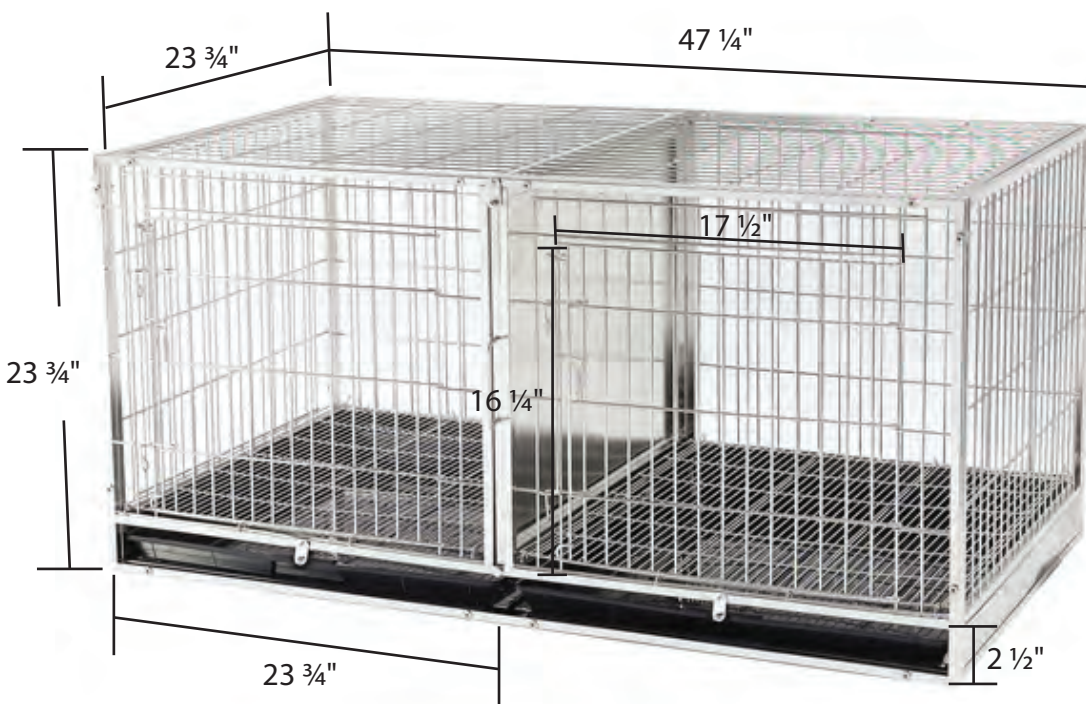

Accessories Included:

- Floor Tray (2)
- Divider Panel

Materials & Color:

- Cage Frame: 23 gauge, 0.7mm thick electro-polished 304 Stainless Steel.
- Cage Bars: 9 gauge, 4mm thick electro-polished 304 Stainless Steel, and 11 gauge 3mm thick electro-polished 304 Stainless Steel.
- Door Latch: Door Latch: 10 gauge, 3.6mm thick electro-polished 304 Stainless Steel.
- Floor Grates: Vertical bars are 12 gauge, 2.6mm thick type 304 stainless steel. Horizontal bars are 9 gauge, 4mm thick type 304 stainless steel.
- Floor Tray: Black ABS Plastic.

Wire Spacing:

- Door Panel: Horizontal Wire Spacing is 1.25". Vertical Wire Spacing is 2.75".
- Cage Walls: Horizontal Wire Spacing is 1.25". Vertical Wire Spacing is 4.6".
- Floor Grate: Horizontal Wire Spacing is 0.4". Vertical Wire Spacing is 3.5".

Floor Tray