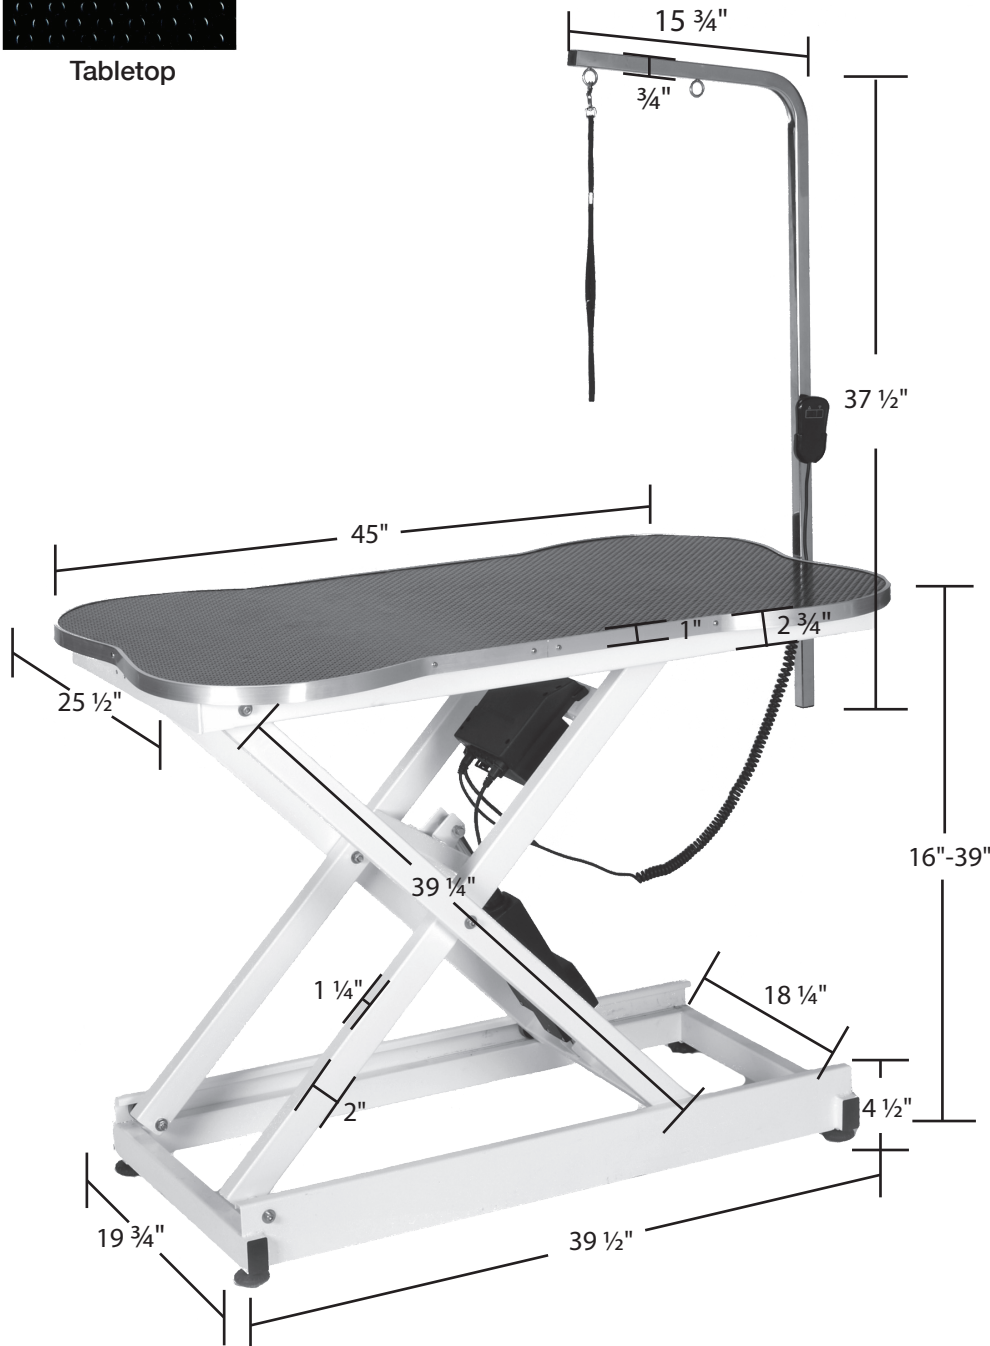

Tabletop

#### Accessories Included:

- Grooming Arm
- 20" Grooming loop black
- Leg Levelers (4)
- Remote Control

#### Materials & Color:

- Table Frame: 18 gauge, 1.2mm thick steel. Powder-coated ivory finish.
- Tabletop: 3/4" MDF with black rubber matting. Aluminum trim.
- Grooming Arm: 19 gauge, 1.1 mm thick type 304 stainless steel. Clamp is 9 gauge, 4mm thick iron with gray powder-coated finish. Knob is black polypropylene. Screw is galvanized iron.
- Remote Control: Black polypropylene.

#### Other Features:

- Weight Capacity: 220lbs
- Rate of Descent: 1.06 inches/second.
- Rising Rate: 0.94 inches/second.