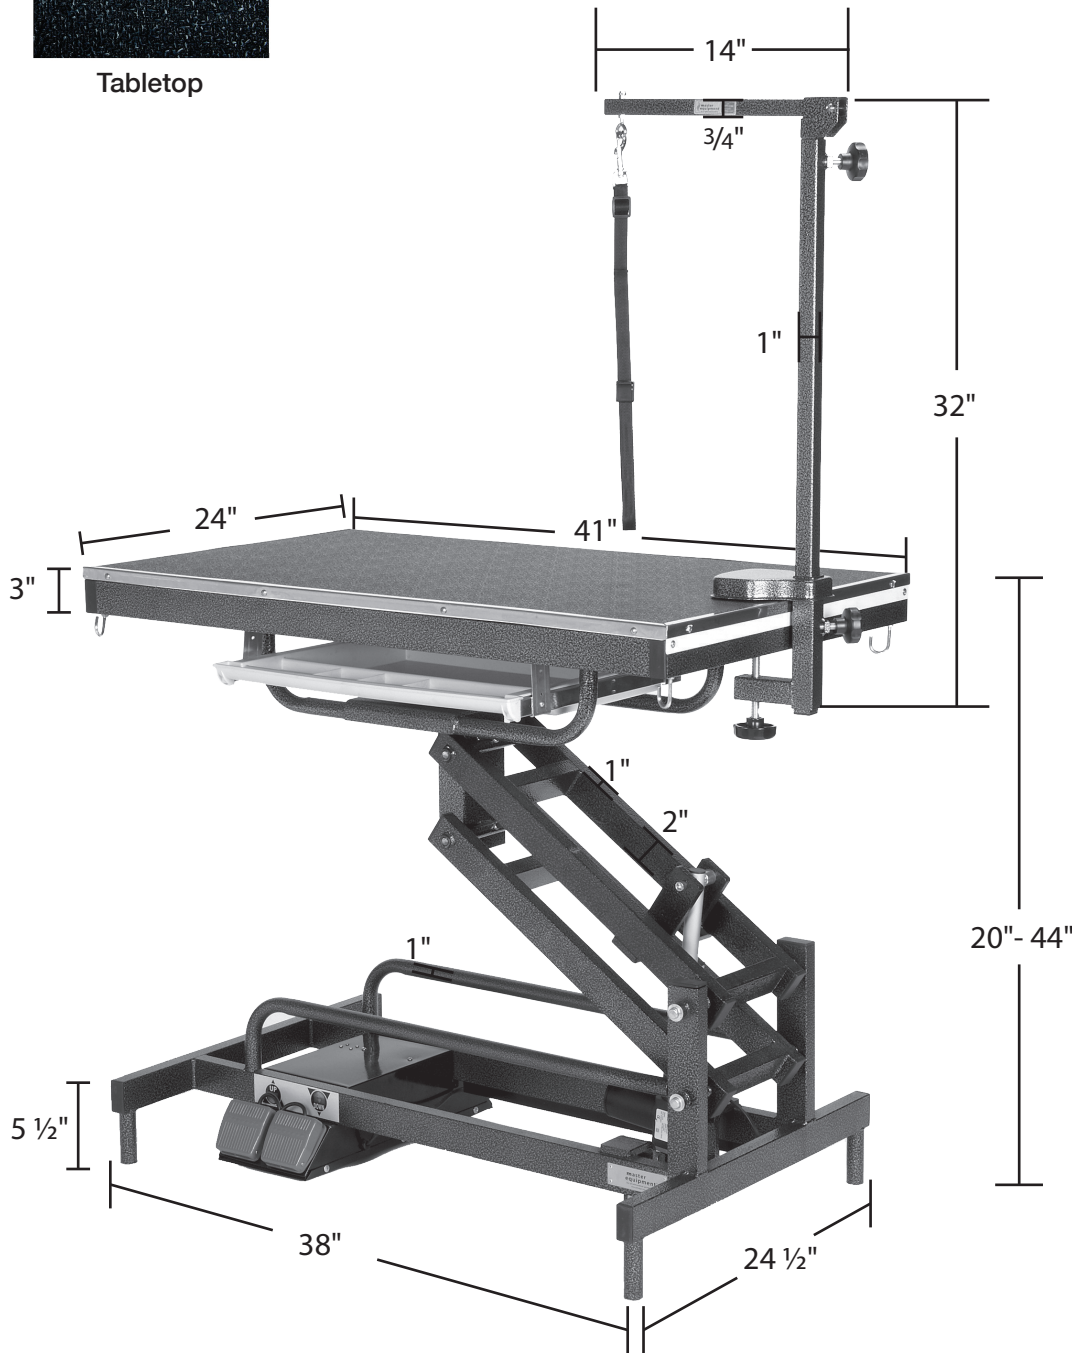

TP1515 17 Master Equipment Origin Electric Table with Drawer Black

Tabletop

Accessories Included:

- Foldable Grooming Arm with Clamp
- 18" Grooming loop black
- Leg Levelers (4)
- Optional Casters Available for Purchase

Materials & Color:

- Table Frame: 18 gauge, 1.2mm thick steel. Powder-coated graphite finish.
- Tabletop: 1/2" plywood with black rubber matting. Type 304 stainless steel trim.
- Grooming Arm: Powder-coated graphite finish. Horizontal Bar is 20 gauge, 0.9mm thick steel. Vertical Bar is 19 gauge, 1.0mm thick steel. Clamp is 13 gauge, 2.2mm thick steel. Small knobs are black high impact polystyrene (HIPS). Large knob is black nylon PA66. Screws are nickel-plated steel.
- Drawer: **White High Impact Polystyrene (HIPS) plastic.**
- Pedals: Grey ABS plastic.

Voltage & Power:

- Rated Power: 72Watts
- Input Voltage: 120Volts
- Output Voltage: 28Volts

Other Features:

- Weight Capacity: 185 lbs
- Rate of Descent: 0.97inches/second
- Rising Rate: 0.75inches/second