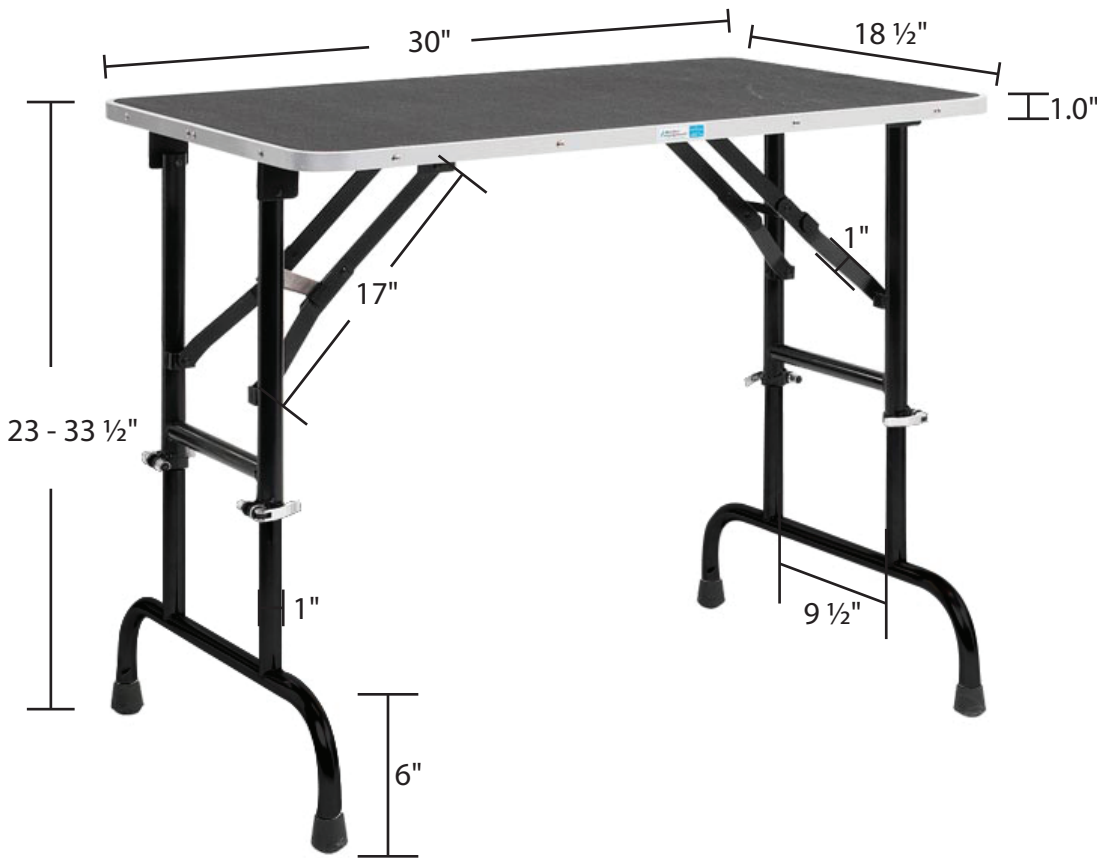

TP698 30 Master Equipment Adjustable Height Grooming Table 30In

Tabletop

Accessories Included:

- No accessories included

Materials & Color:

- Table Legs: 19 gauge, 1.0mm thick steel. Black powder-coated finish. Adjustable height clamps are electroplated steel and polypropylene.
- Tabletop: 3/4" plywood top covered in black PVC. Aluminum trim.
- Feet: TPR.

Other Features:

- Weight Capacity: 250 lbs